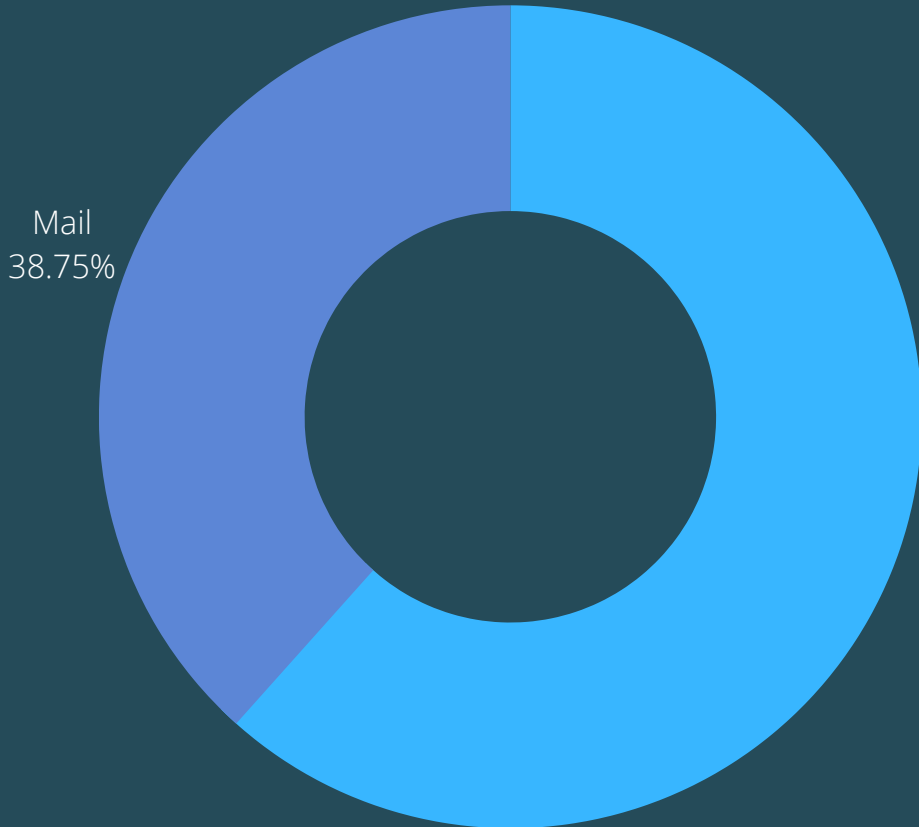

# TURNOUT

Total Active Registered Voters: 125,525

Total Ballots Counted: 49,434

# TURN OUT BY AGE

Age Group	Turnout	Percentage
18-19	583	1.17%
20-29	2,845	5.75%
30-39	4,849	9.80%
40-49	6,073	12.28%
50-59	7,863	15.90%
60-69	12,285	24.85%
70-79	10,357	20.95%
80-89	3,960	8.01%
90-99	648	1.31%
100+	12	0.02%

# RETURN METHODS

Drop Box: 30,742  
Mail: 19,158

Drop Box  
62.18%

# TOP 5 DROP BOXES